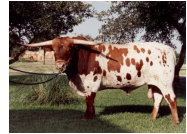

CR Tuff Night

Date of Birth: 07/29/2019
 Registration 1: B1105788

Courtesy of Justin Rombeck

Beautiful black and white bull with horns laid back in the Saddlehorn style. One of the biggest horned black bulls for his age!

SADDLE TRAMP 601

FOOTLOOSE 526

Top Caliber

JERICO DAWN

COWBOY CHEX

BL RIO CATCHIT

IMPACTS REAR ADMIRAL

<http://www.hiredhandsoftware.com>